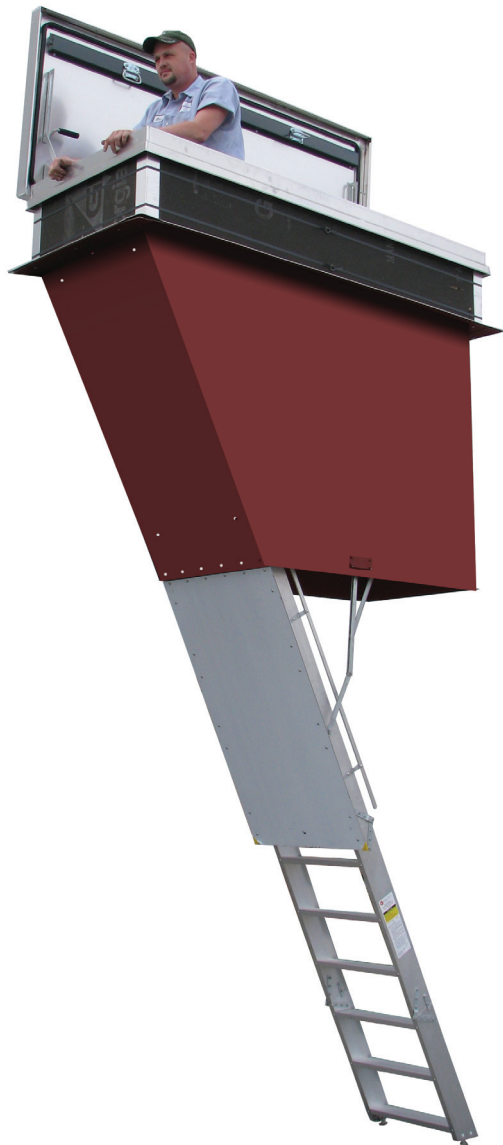

# Super Simplex

Roof Deck

Finished Ceiling

**Super Simplex  
Disappearing  
Stairway to  
Roof Hatch  
with Aluminum  
Guard Rail System**