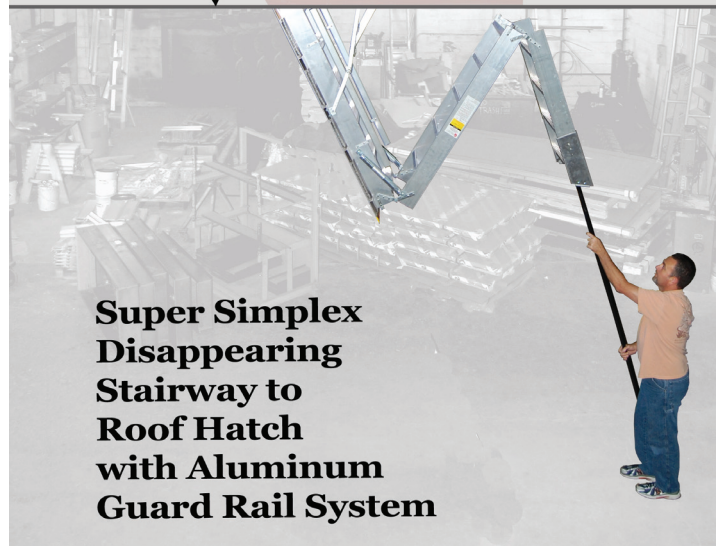

# Super Simplex

Roof Deck

Finished Ceiling

**Super Simplex  
Disappearing  
Stairway to  
Roof Hatch  
with Aluminum  
Guard Rail System**